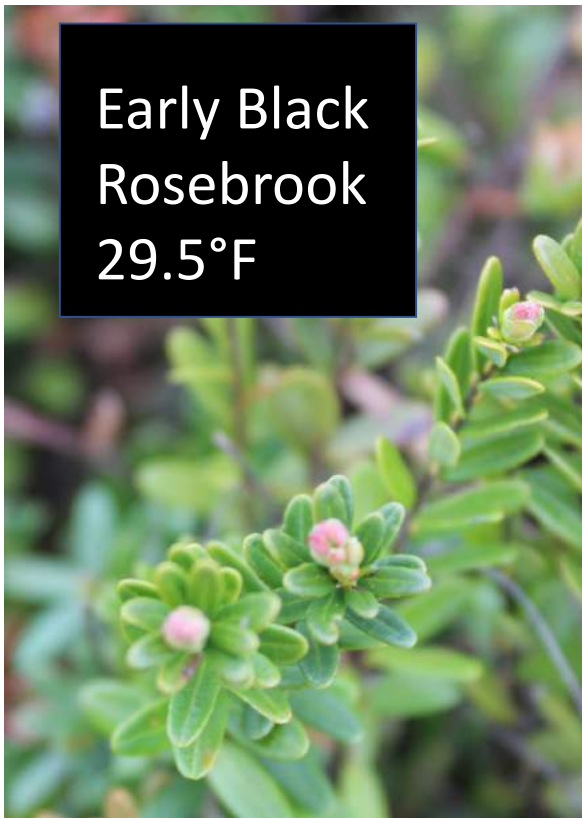

May 23, 2019

- ALWAYS check the tolerance at your bog. A fact sheet showing all spring tolerances is available in the fact sheet section of the Cranberry Station website. Hard copies are available at CCCGA and at the Station.
- At Rosebrook Bog and at State Bog, most buds for all varieties were at Bud Elongation stage or early Roughneck (~1/4 inch new growth). Based on research in Wisconsin, by May, one can expect **all buds to have similar tolerance to those with the most advanced appearance**. In other words, even buds that have not begun to elongate will exhibit the same tolerance as the elongated ones.
- At Elongation Stage, the bud begins to grow upward. When the bud is observed from above, the bud may appear cabbage-like. However, a side view shows the outward/upward expansion. Once the expansion reaches a length of ~1/4 inch, the shoot has reached the Roughneck stage.
- Once buds have reached the Elongation Stage and associated tolerance (we saw this on May 17<sup>th</sup> this year), the tolerance advances a stage after 5-7 days even if there is no visible change in appearance. This information comes from research in Massachusetts. **Based on this information, all varieties have been assigned a tolerance of 29.5°F.**
- Bud Elongation and Roughneck tolerance for Stevens, Ben Lear and new hybrids is 29.5°F. Bud Elongation tolerance for Early Black and Howes is 27°F; for those varieties, Roughneck tolerance is 29.5°F. Remember: once Cabbage Head Stage is reached, bud tolerance advances every 5-7 days even if appearance does not change.
- On-bog photos by Giverson Mupambi; close-ups by Carolyn DeMoranville.
- This is the final frost check for the spring season.

Ben Lear  
Rosebrook  
29.5°F

Early Black  
Rosebrook  
29.5°F

Stevens  
Rosebrook  
29.5°F

Howes  
Rosebrook  
29.5°F

Additional bud photos from State Bog May 23, 2019

All are at Elongation – Early Roughneck Stage