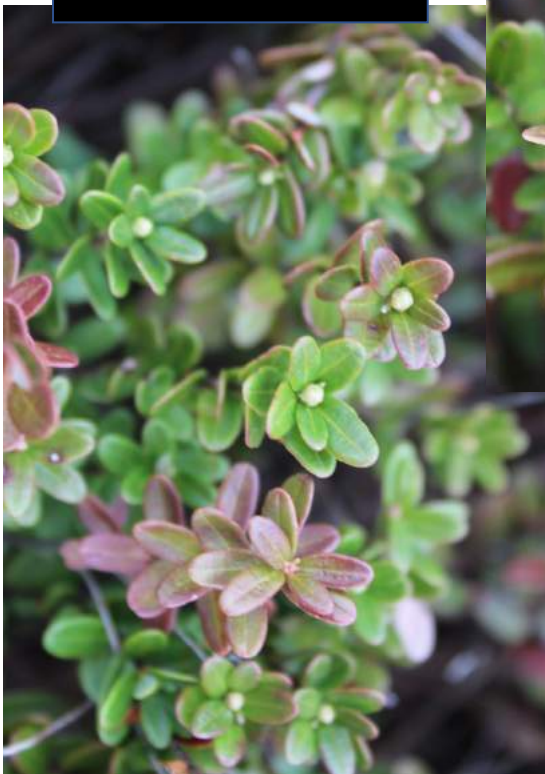

May 23, 2019

- ALWAYS check the tolerance at your bog. A fact sheet showing all spring tolerances is available in the fact sheet section of the Cranberry Station website. Hard copies are available at CCCGA and at the Station.
- At Rosebrook Bog and at State Bog, most buds for all varieties were at Bud Elongation stage or early Roughneck (~1/4 inch new growth). Based on research in Wisconsin, by May, one can expect **all buds to have similar tolerance to those with the most advanced appearance**. In other words, even buds that have not begun to elongate will exhibit the same tolerance as the elongated ones.
- At Elongation Stage, the bud begins to grow upward. When the bud is observed from above, the bud may appear cabbage-like. However, a side view shows the outward/upward expansion. Once the expansion reaches a length of ~1/4 inch, the shoot has reached the Roughneck stage.
- Once buds have reached the Elongation Stage and associated tolerance (we saw this on May 17<sup>th</sup> this year), the tolerance advances a stage after 5-7 days even if there is no visible change in appearance. This information comes from research in Massachusetts. **Based on this information, all varieties have been assigned a tolerance of 29.5°F.**
- Bud Elongation and Roughneck tolerance for Stevens, Ben Lear and new hybrids is 29.5°F. Bud Elongation tolerance for Early Black and Howes is 27°F; for those varieties, Roughneck tolerance is 29.5°F. Remember: once Cabbage Head Stage is reached, bud tolerance advances every 5-7 days even if appearance does not change.
- On-bog photos by Giverson Mupambi; close-ups by Carolyn DeMoranville.
- This is the final frost check for the spring season.

Ben Lear  
Rosebrook  
29.5°F

Early Black  
Rosebrook  
29.5°F

Stevens  
Rosebrook  
29.5°F

Howes  
Rosebrook  
29.5°F

Additional bud photos from State Bog May 23, 2019

All are at Elongation – Early Roughneck Stage