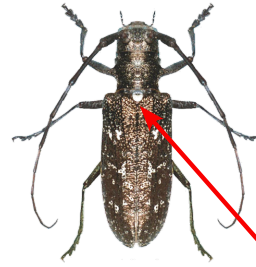

ASIAN LONGHORNED BEETLE LOOK-ALIKES

(all insects shown approximately to scale, sizes given do not include antennae)

Asian longhorned beetle

(*Anoplophora glabripennis*)

$\frac{3}{4}$ – 1½ inches long

Shiny black, bright white spots

Long antennae, banded

black and white

Black scutellum

Whitespotted sawyer

(*Monochamus scutellatus*)

$\frac{3}{4}$ – 1 inch long

Dull or bronzy-black, may be

mottled with whitish patches

Long faintly banded antennae

White scutellum

Northeastern sawyer

(*Monochamus notatus*)

$\frac{3}{4}$ – 1¼ inch long

Mottled light brown/white,

no distinct spots

Eyed click beetle

(*Alaus oculatus*)

1 - 1¾ inch long

Black with white speckles;

Black “eye spots”

Brown prionid

(*Orthosoma brunneus*)

1 – 1½ inches long

Light chestnut brown, no spots