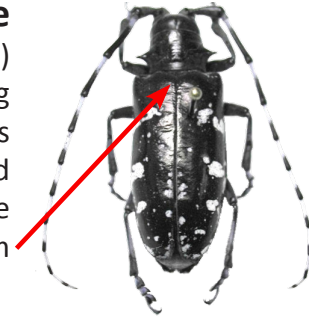

ASIAN LONGHORNED BEETLE LOOK-ALIKES

(all insects shown approximately to scale, sizes given do not include antennae)

Asian longhorned beetle

(*Anoplophora glabripennis*)

$\frac{3}{4}$ – 1½ inches long

Shiny black, bright white spots

Long antennae, banded

black and white

Black scutellum

Whitespotted sawyer

(*Monochamus scutellatus*)

$\frac{3}{4}$ – 1 inch long

Dull or bronzy-black, may be

mottled with whitish patches

Long faintly banded antennae

White scutellum

Northeastern sawyer

(*Monochamus notatus*)

$\frac{3}{4}$ – 1¼ inch long

Mottled light brown/white,

no distinct spots

Eyed click beetle

(*Alaus oculatus*)

1 - 1¾ inch long

Black with white speckles;

Black “eye spots”

Brown prionid

(*Orthosoma brunneus*)

1 – 1½ inches long

Light chestnut brown, no spots